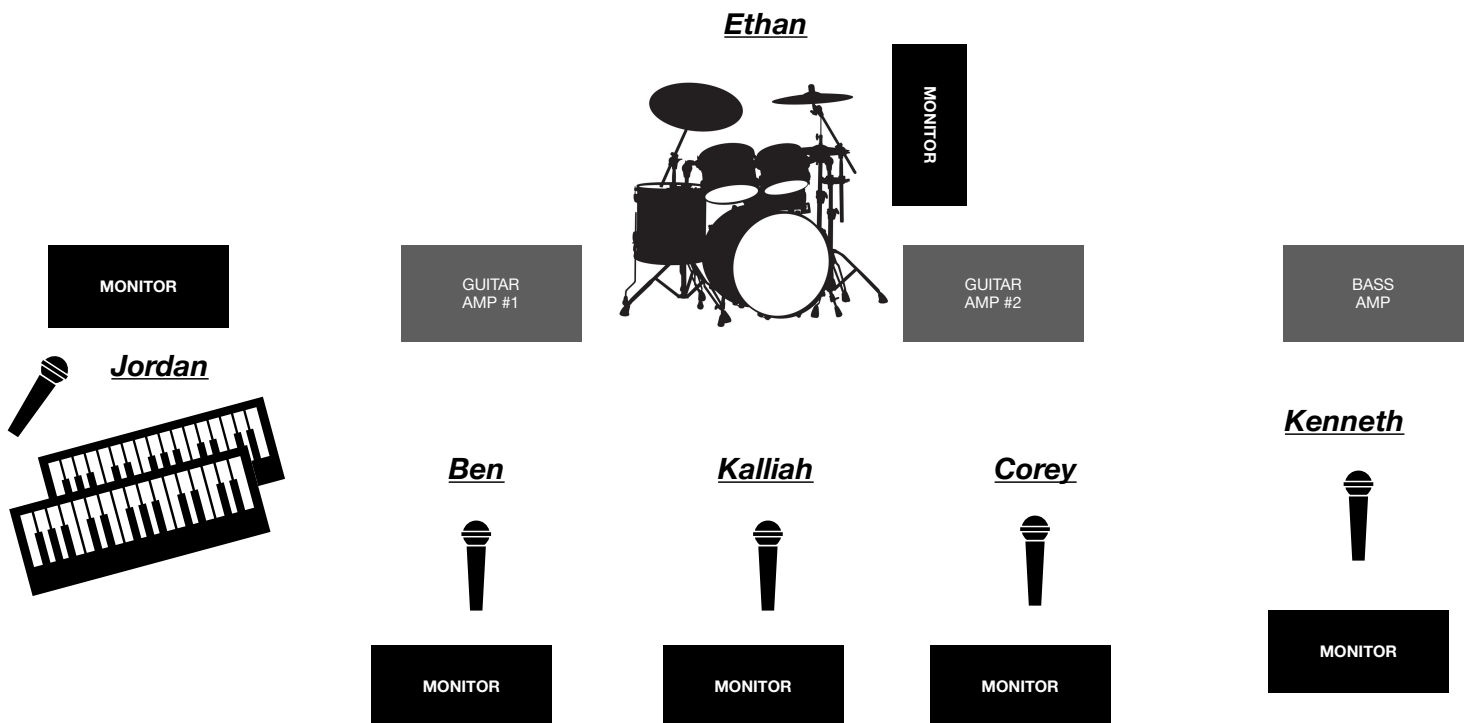

## 6 PIECE BAND STAGE PLOT/ INPUT LIST

- Vocal Mics x 5
- Guitar Mics x 2
- Bass Direct 1/4 or xlr
- Kick, Snare, 2 Rack Toms, 1 Floor Tom
- Keys 2 mono outs
- Monitor mixes x 6 (or what ever you have)