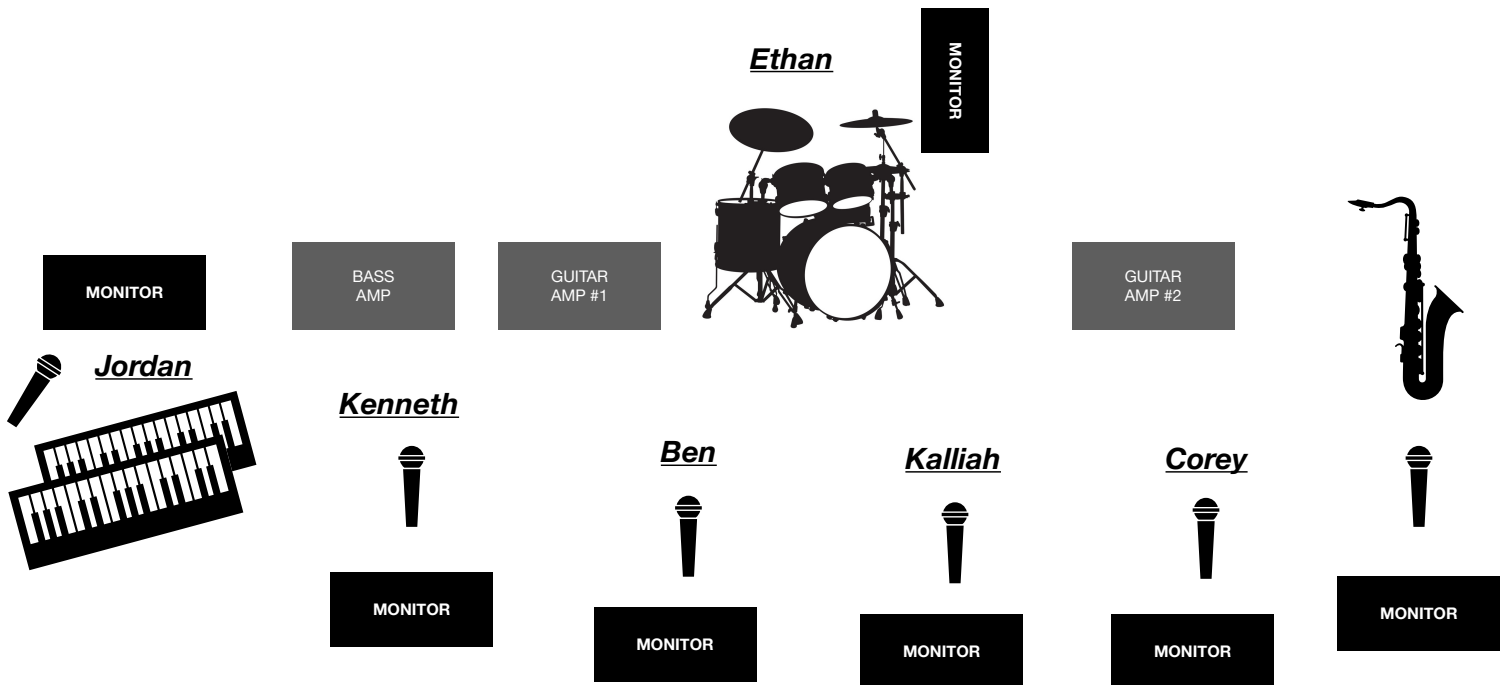

7 PIECE BAND

STAGE PLOT/ INPUT LIST

- Vocal Mics x 5
- Guitar Mics x 2
- Bass Direct 1/4 or xlr
- Kick, Snare, 2 Rack Toms, 1 Floor Tom
- Keys 2 mono outs
- Monitor mixes x 7 (or what ever you have)
- Sax mic x 1